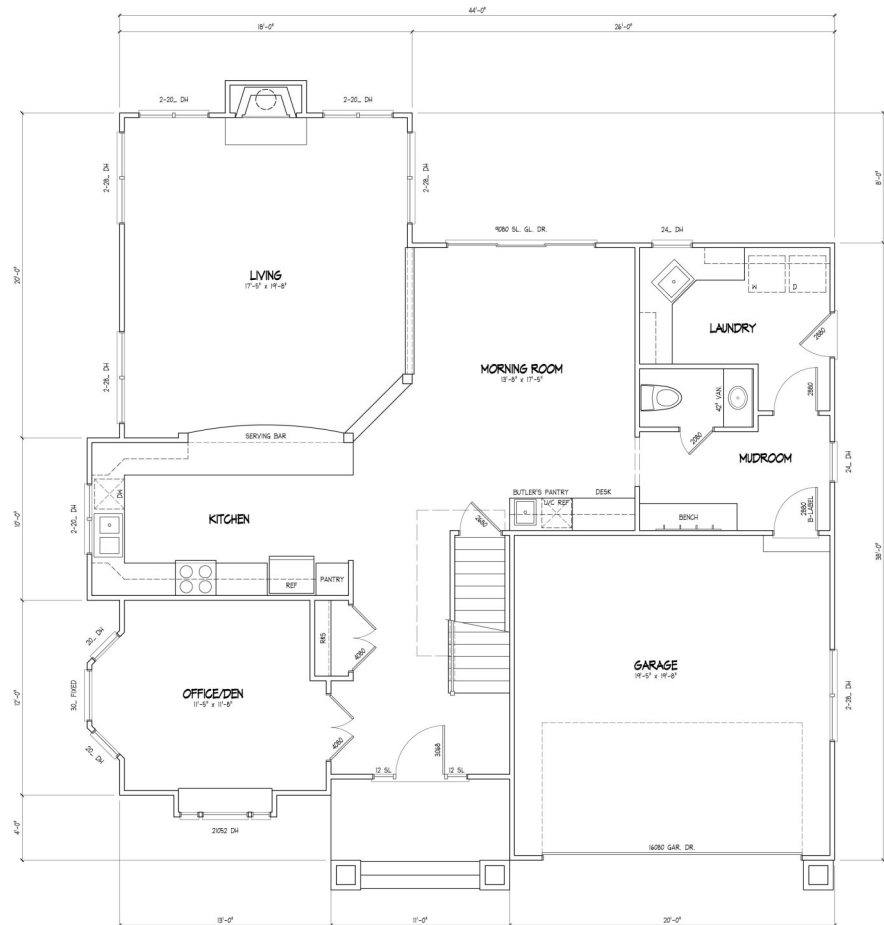

4,000 Finished Square Feet, 5 Bedrooms, 4 Full Baths, 1 Half Bath

FIRST FLOOR PLAN

All dimensions shown on plans are approximate. Plans and specifications are subject to modification and improvement at any time without notice or obligation. Room dimensions may vary between printed material, website, model homes and individually built homes. The elevations and floor plans are a rendering and accuracy cannot be guaranteed and is not part of a legal contract.