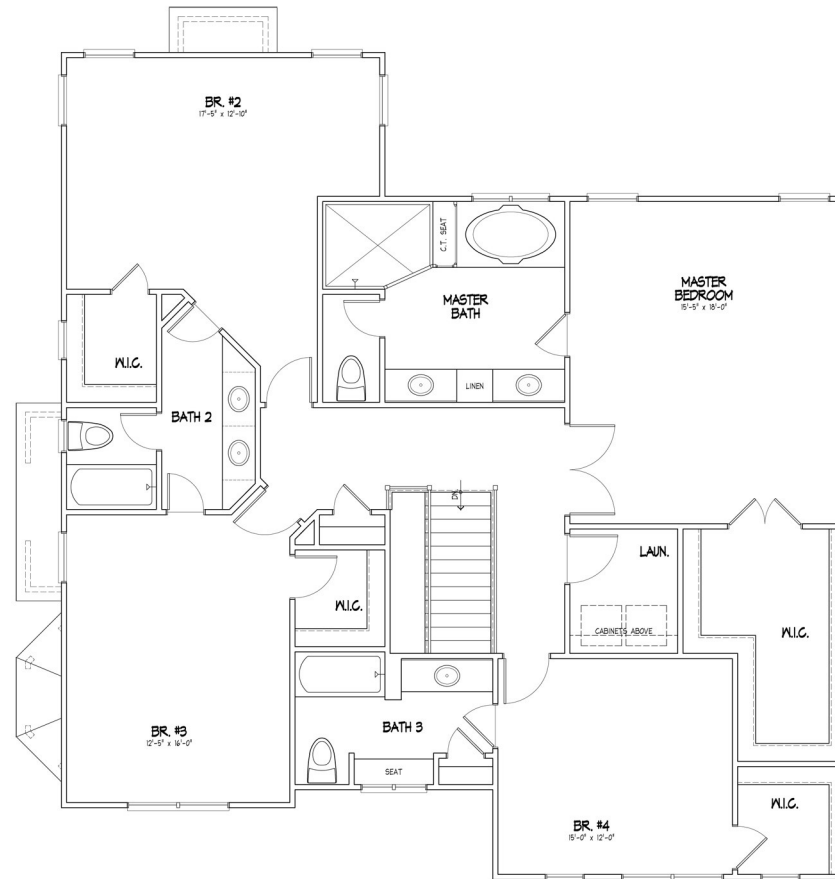

4,000 Finished Square Feet, 5 Bedrooms, 4 Full Baths, 1 Half Bath

SECOND FLOOR PLAN
SCALE: 1/4" = 1'-0"
1/8" = 50 FT.

All dimensions shown on plans are approximate. Plans and specifications are subject to modification and improvement at any time without notice or obligation. Room dimensions may vary between printed material, website, model homes and individually built homes. The elevations and floor plans are a rendering and accuracy cannot be guaranteed and is not part of a legal contract.