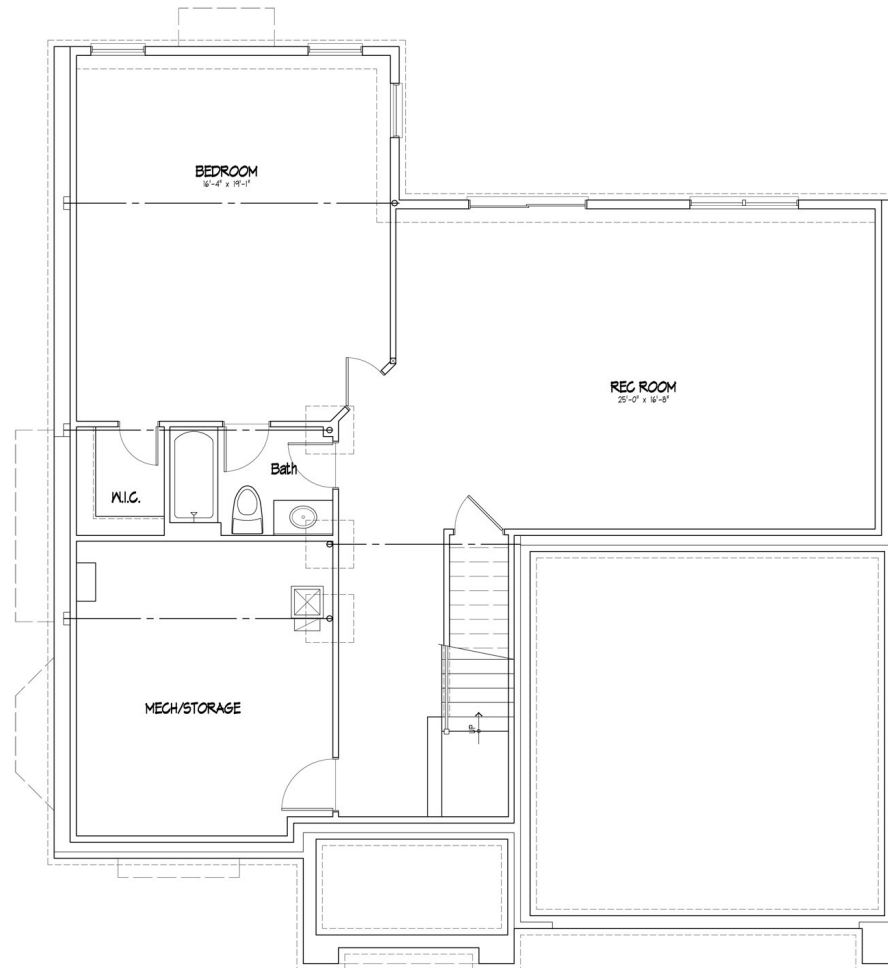

4,000 Finished Square Feet, 5 Bedrooms, 4 Full Baths, 1 Half Bath

BASEMENT FLOOR PLAN
SCALE: 1/4" = 1'-0"

All dimensions shown on plans are approximate. Plans and specifications are subject to modification and improvement at any time without notice or obligation. Room dimensions may vary between printed material, website, model homes and individually built homes. The elevations and floor plans are a rendering and accuracy cannot be guaranteed and is not part of a legal contract.