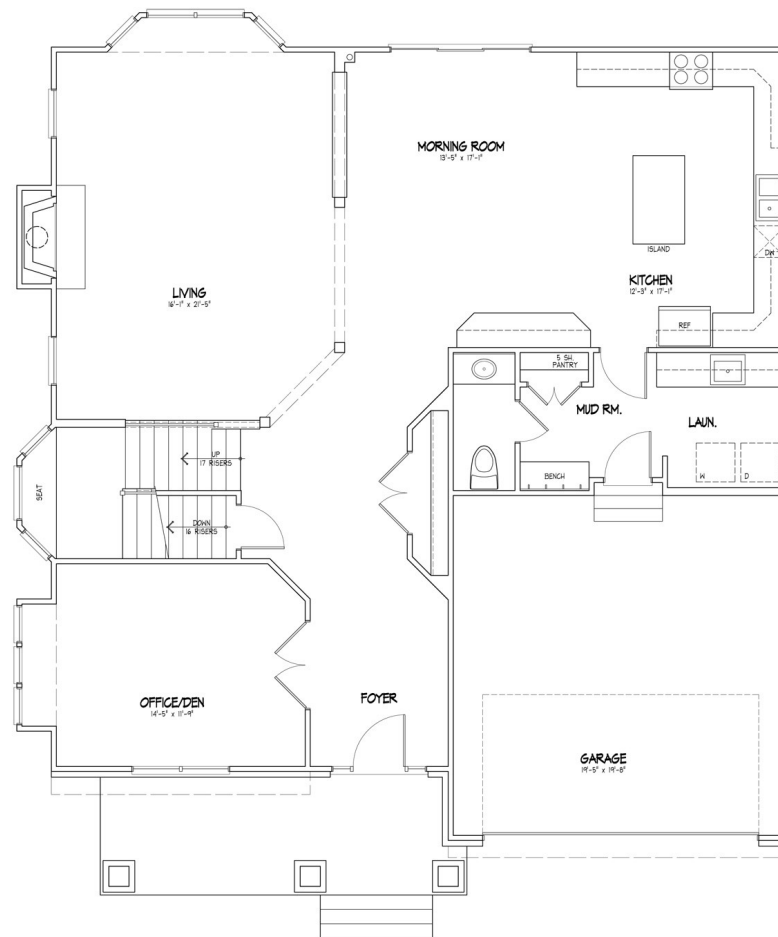

4,800 Finished Square Feet, 5 Bedrooms, 5 Full Baths, 1 Half Bath

FIRST FLOOR PLAN
SCALE: 1/4" = 1'-0"
1/32" = 0.01 FT.

All dimensions shown on plans are approximate. Plans and specifications are subject to modification and improvement at any time without notice or obligation. Room dimensions may vary between printed material, website, model homes and individually built homes. The elevations and floor plans are a rendering and accuracy cannot be guaranteed and is not part of a legal contract.