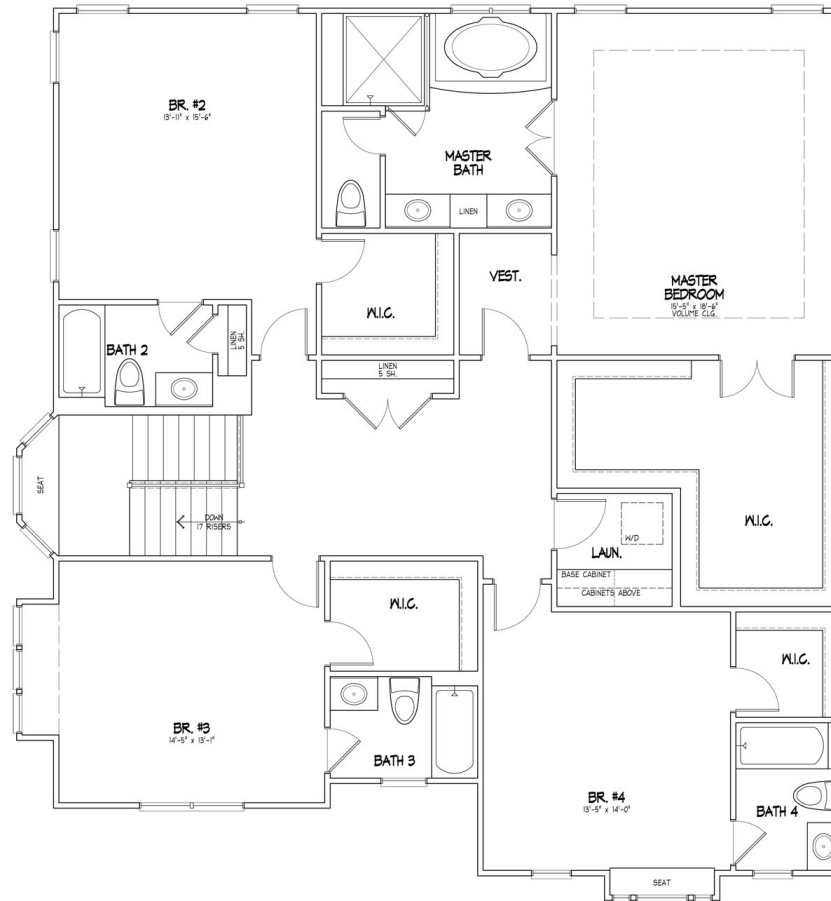

4,800 Finished Square Feet, 5 Bedrooms, 5 Full Baths, 1 Half Bath

SECOND FLOOR PLAN
SCALE: 1/4" = 1'-0"
1/8" = 5/8" FT.

All dimensions shown on plans are approximate. Plans and specifications are subject to modification and improvement at any time without notice or obligation. Room dimensions may vary between printed material, website, model homes and individually built homes. The elevations and floor plans are a rendering and accuracy cannot be guaranteed and is not part of a legal contract.