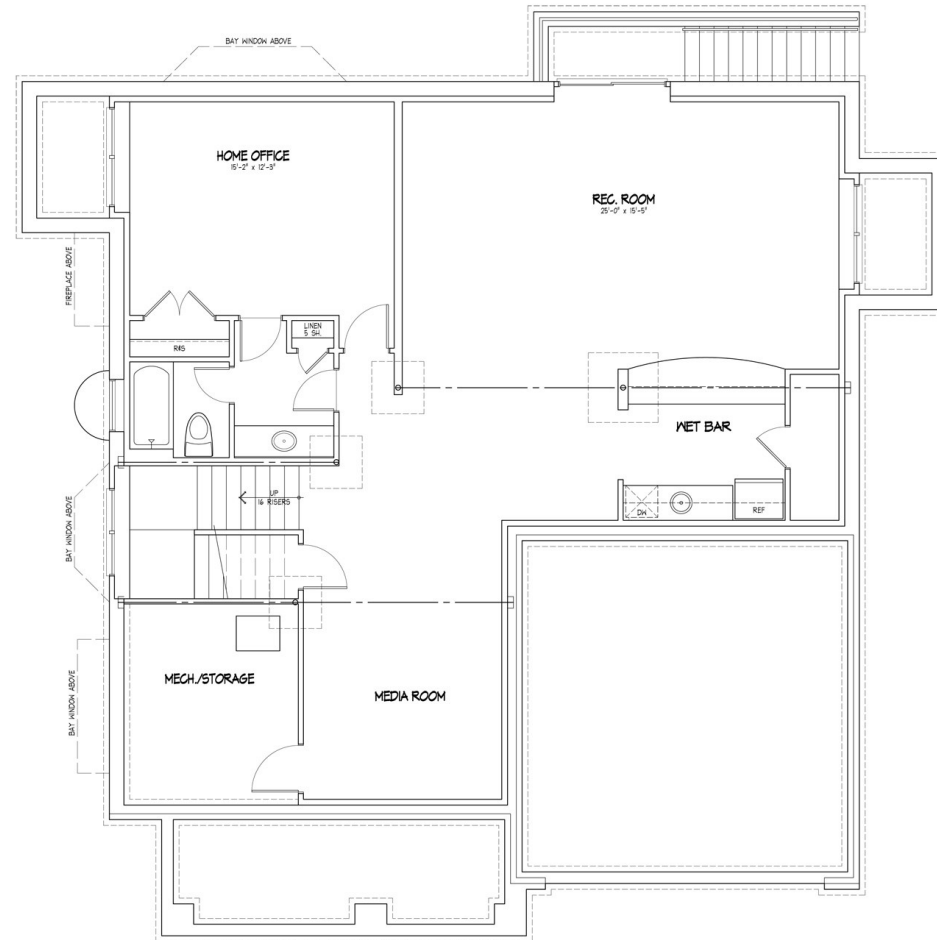

4,800 Finished Square Feet, 5 Bedrooms, 5 Full Baths, 1 Half Bath

**BASEMENT FLOOR PLAN**  
SCALE: 1/4" = 1'-0"

All dimensions shown on plans are approximate. Plans and specifications are subject to modification and improvement at any time without notice or obligation. Room dimensions may vary between printed material, website, model homes and individually built homes. The elevations and floor plans are a rendering and accuracy cannot be guaranteed and is not part of a legal contract.