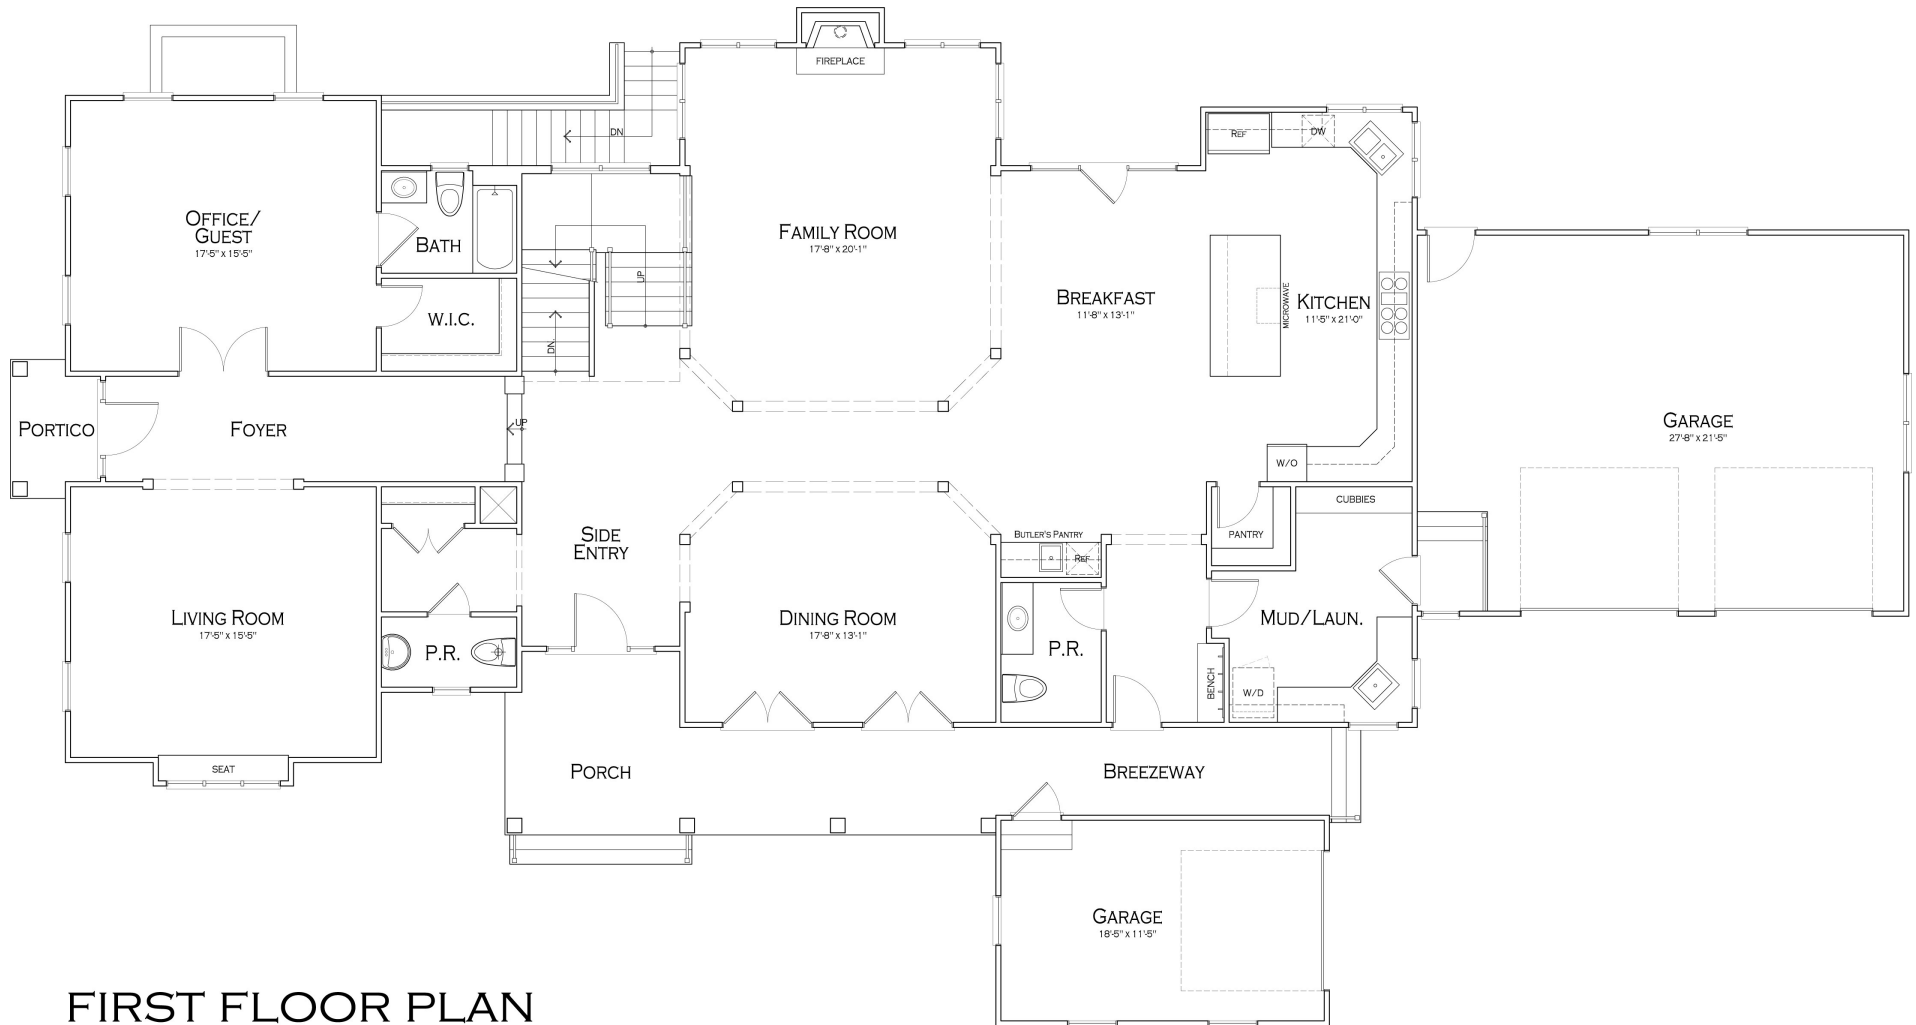

*The Rochester Model as shown:*

**7,478 Finished Square Feet, 5 Bedrooms, 6 Full Baths, 2 Half Baths**

**FIRST FLOOR PLAN**  
2,674 Sq.Ft.

All dimensions shown on plans are approximate. Plans and specifications are subject to modification and improvement at any time without notice or obligation. Room dimensions may vary between printed material, website, model homes and individually built homes. The elevations and floor plans are a rendering and accuracy cannot be guaranteed and is not part of a legal contract.