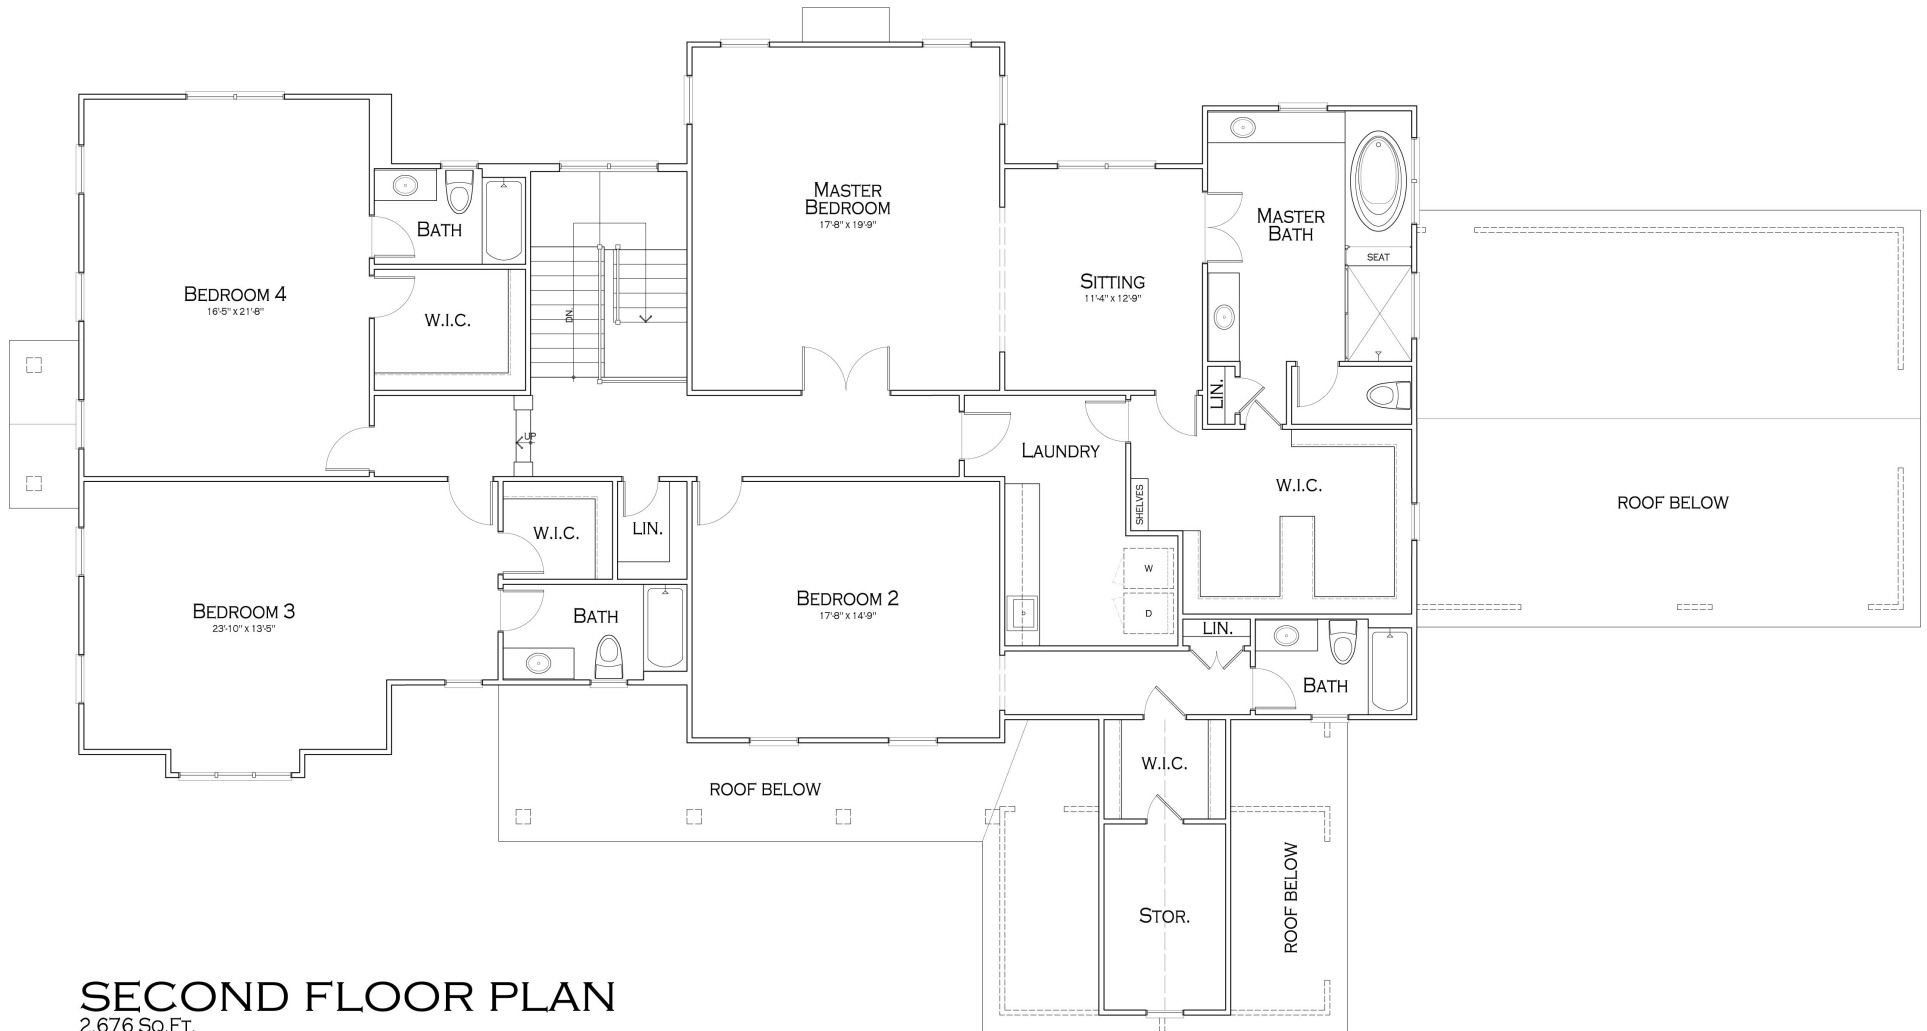

*The Rochester Model as shown*

**7,478 Finished Square Feet, 5 Bedrooms, 6 Full Baths, 2 Half Baths**

**SECOND FLOOR PLAN**  
2,676 Sq.Ft.

All dimensions shown on plans are approximate. Plans and specifications are subject to modification and improvement at any time without notice or obligation. Room dimensions may vary between printed material, website, model homes and individually built homes. The elevations and floor plans are a rendering and accuracy cannot be guaranteed and is not part of a legal contract.